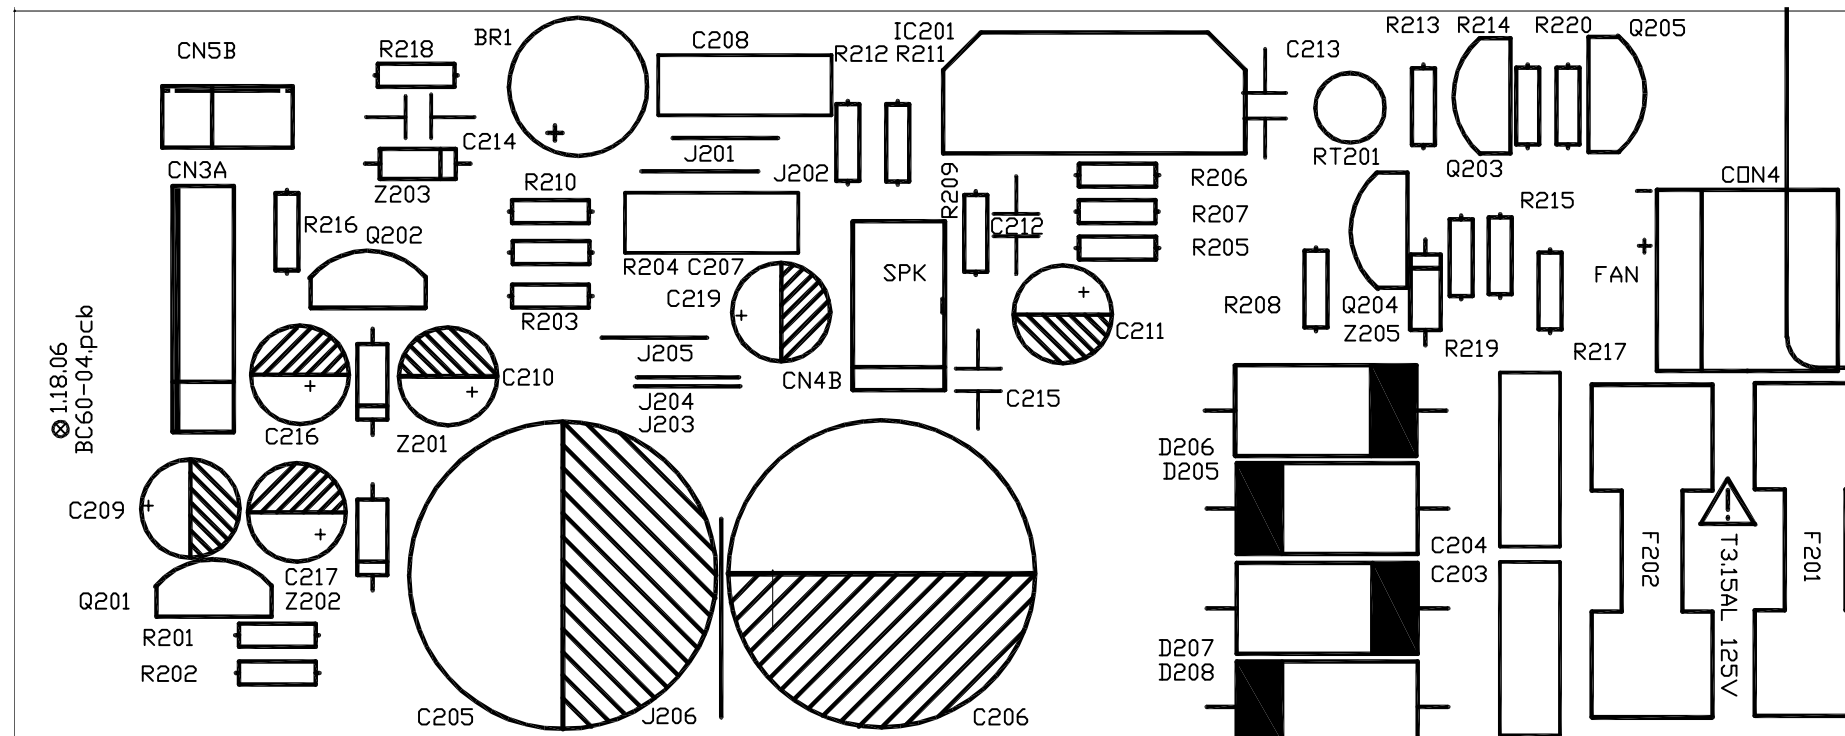

Amplifier Board

Warwick®
Basses, Amps & Rock'n Roll!

Warwick GmbH & Co Music Equipment KG
Gewerbegebiet Wohlhausen
D-08258 Markneukirchen
Tel. +49 (0) 37422 555 0
Fax. +49 (0) 37422 555 99

updated

23.01.2007

BC60

BC60-04.PCB