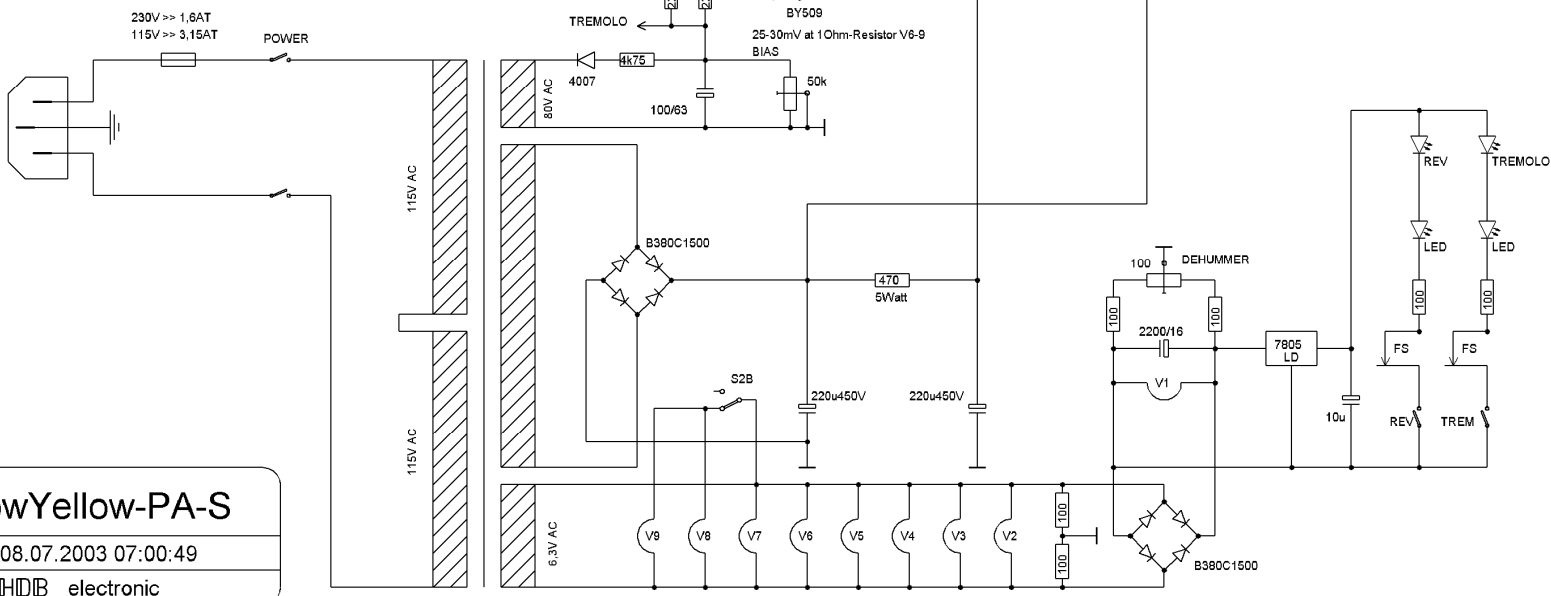

V1 selected ECC83
 V2/4 ECC83
 V3 12AT7

MellowYellow-VV-S

Date: 08.07.2003 07:01:27

HDB electronic

V5 ECC83
 V6-9 selected 6L6GC

MellowYellow-PA-S
 Date: 08.07.2003 07:00:49
 HD electronic

MellowYellow-BU-B

Draw: 08.07.2003 06:59:46

HDB electronic