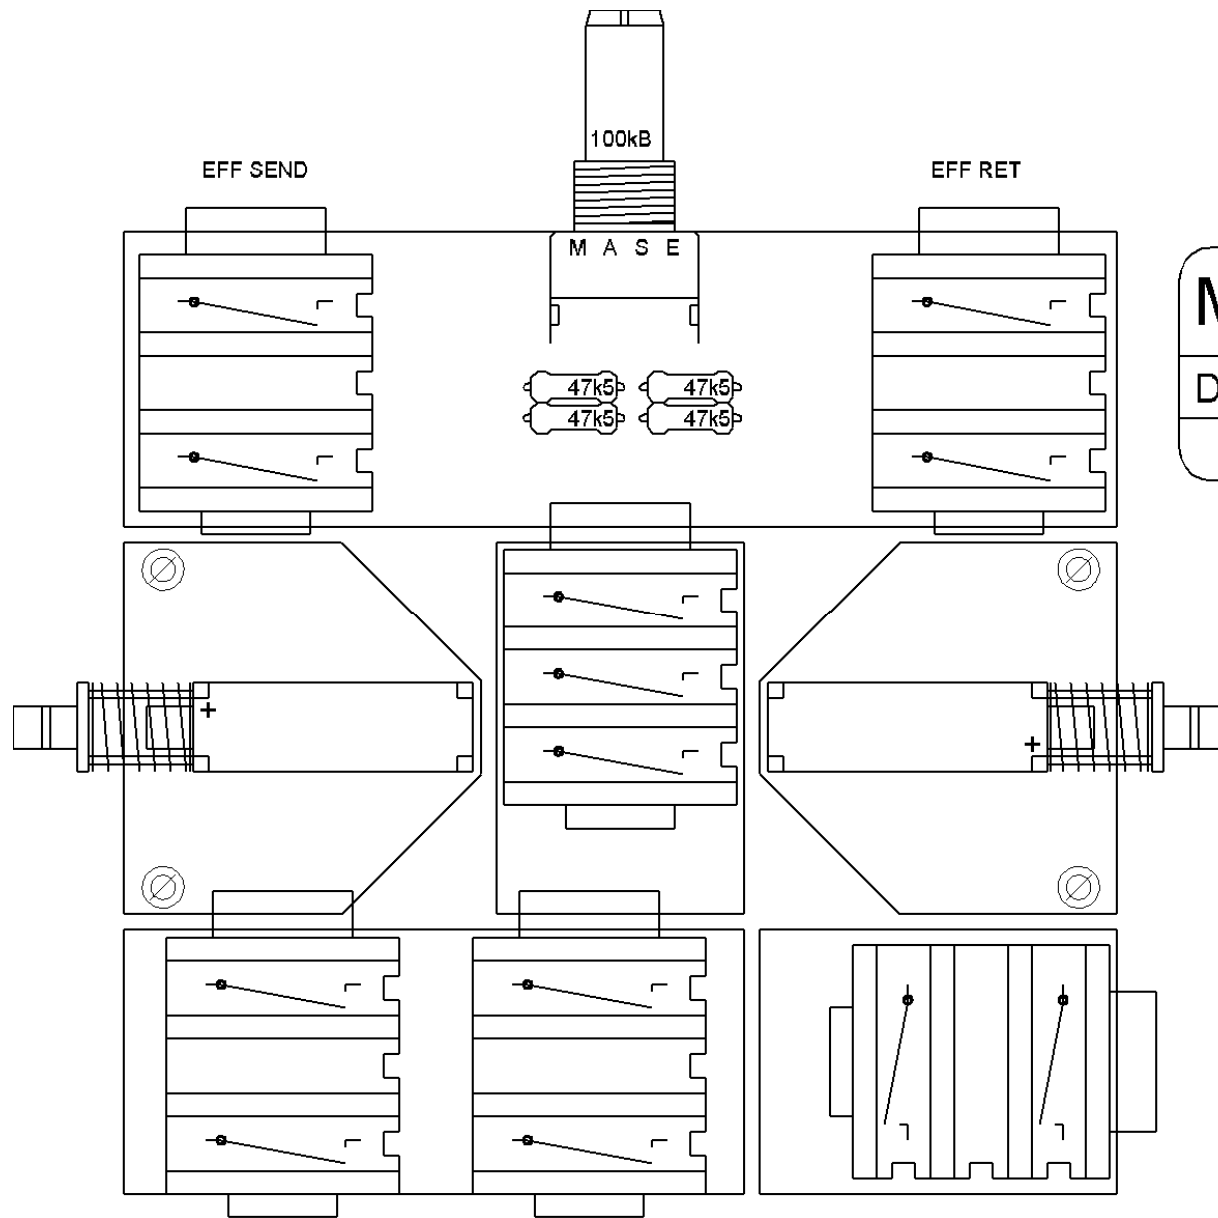

V1 selected ECC83
 V2/4 ECC83
 V3 12AT7

MellowYellow-VV-S

Date: 08.07.2003 07:01:27

HDB electronic

V5 ECC83
 V6-9 selected 6L6GC

MellowYellow-PA-S
 Date: 08.07.2003 07:00:49
 HD electronic

MellowYellow-BU-B

Draw: 08.07.2003 06:59:46

HDB electronic