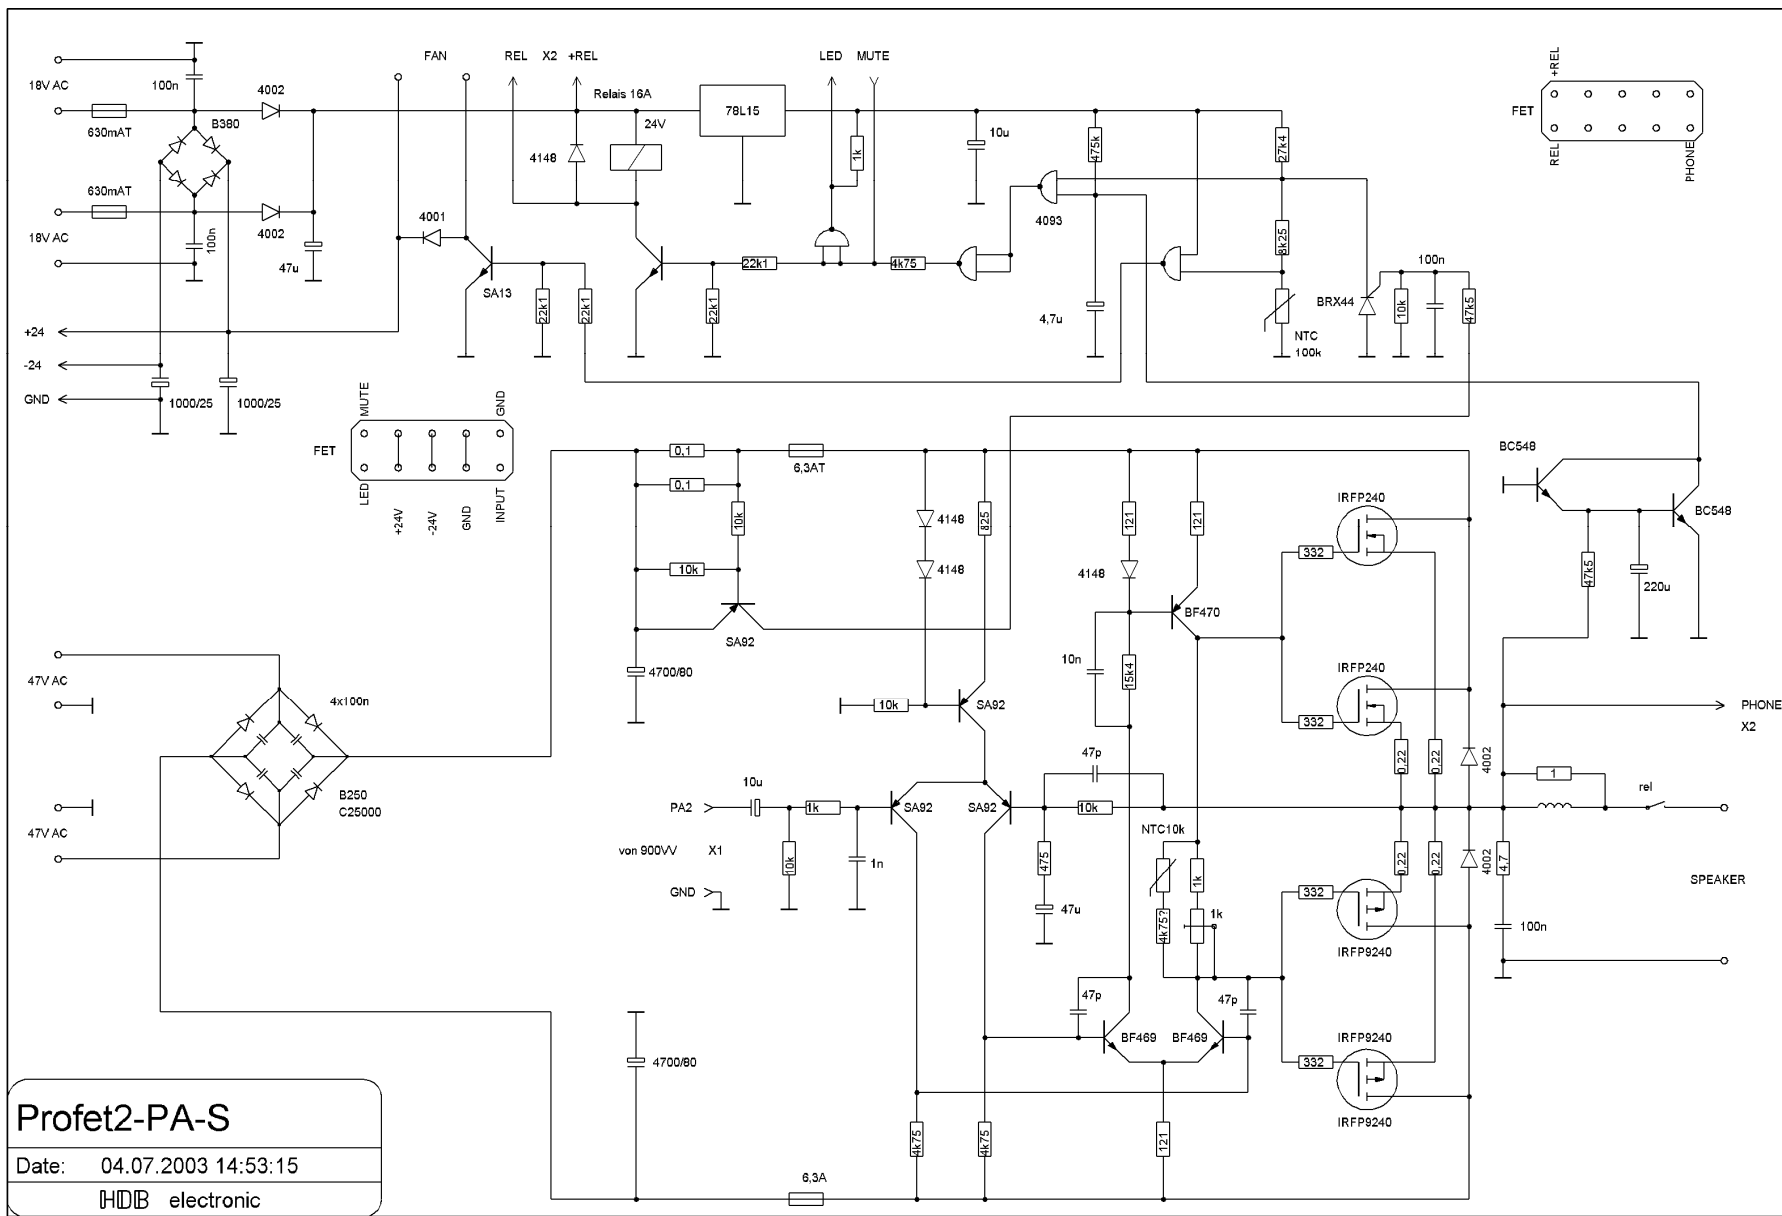

# ProFet2-VV-B

Draw: 04.07.2003 14:48:52

HDB electronic

**Profet2-PA-S**  
 Date: 04.07.2003 14:53:15  
 HD electronic

**ProFet2-PA-B**

Draw: 04.07.2003 14:49:54

HIDB electronic