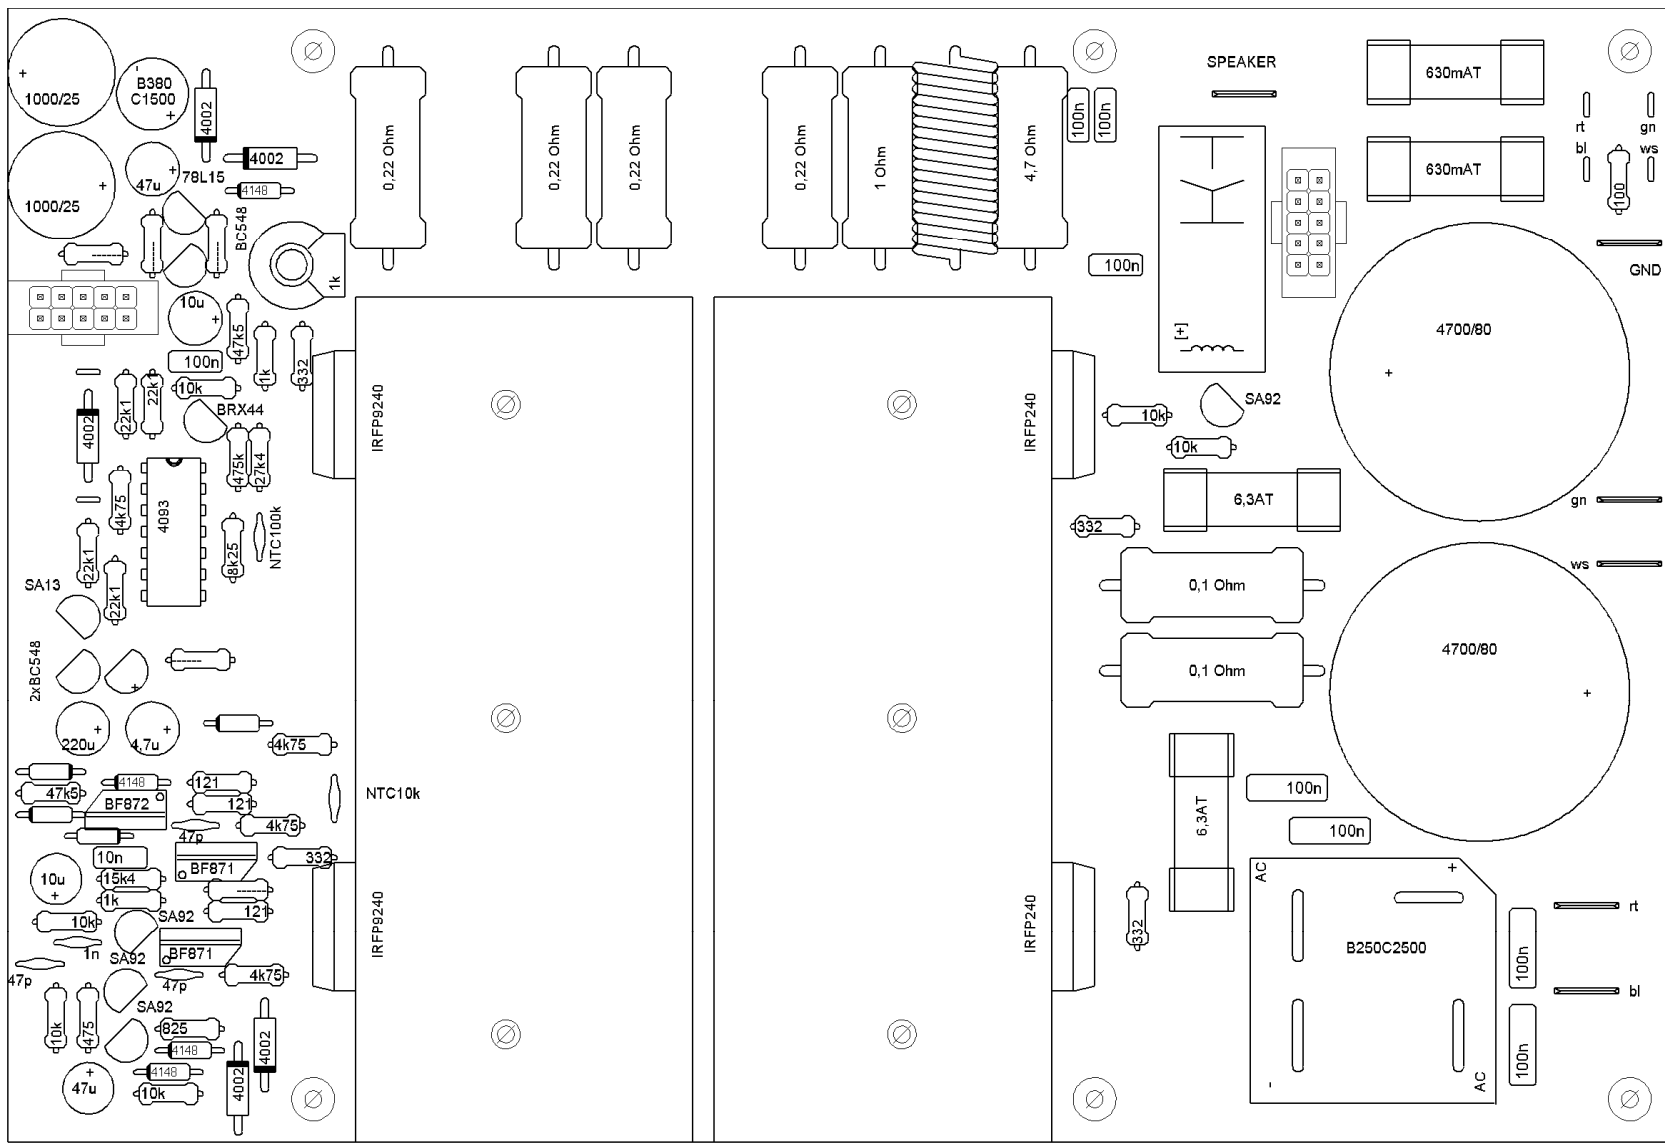

# ProFet2-VV-B

Draw: 04.07.2003 14:48:52

HDB electronic

**Profet2-PA-S**  
 Date: 04.07.2003 14:53:15  
 HD electronic

**ProFet2-PA-B**

Draw: 04.07.2003 14:49:54

HIDB electronic