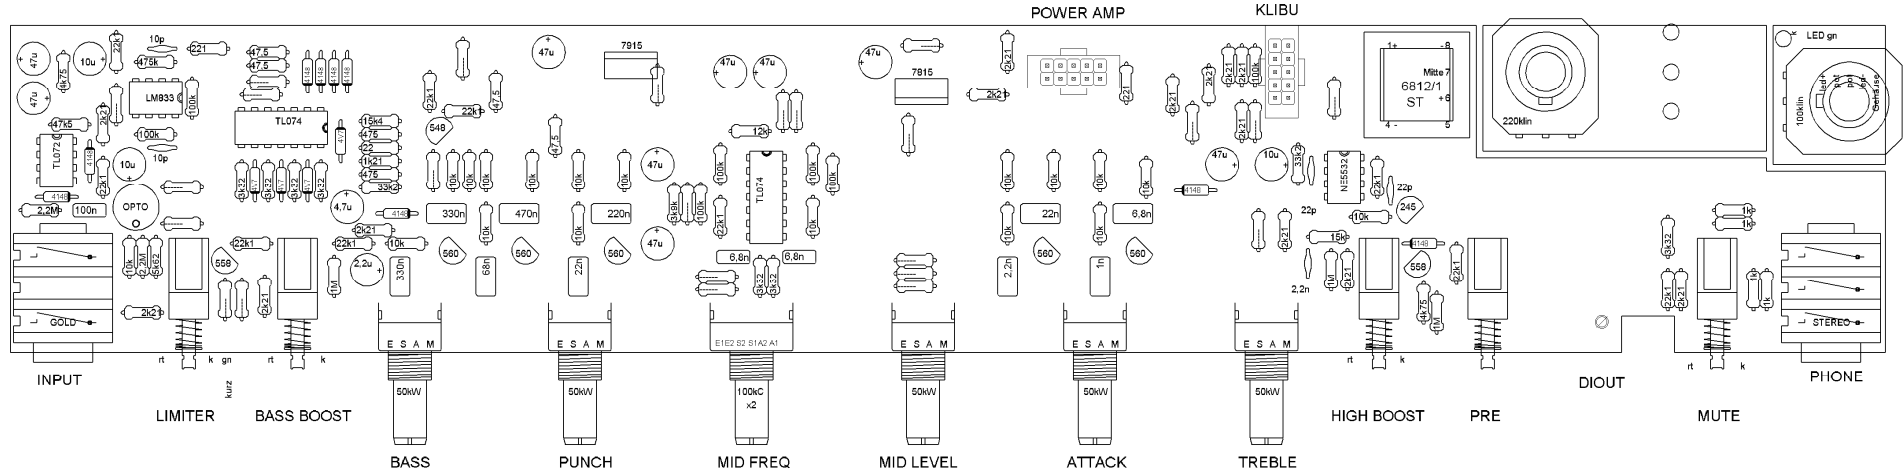

# ProFet2-VV-B

Draw: 04.07.2003 14:48:52

HDB electronic

**Profet2-PA-S**  
 Date: 04.07.2003 14:53:15  
 HD electronic

**ProFet2-PA-B**

Draw: 04.07.2003 14:49:54

HIDB electronic