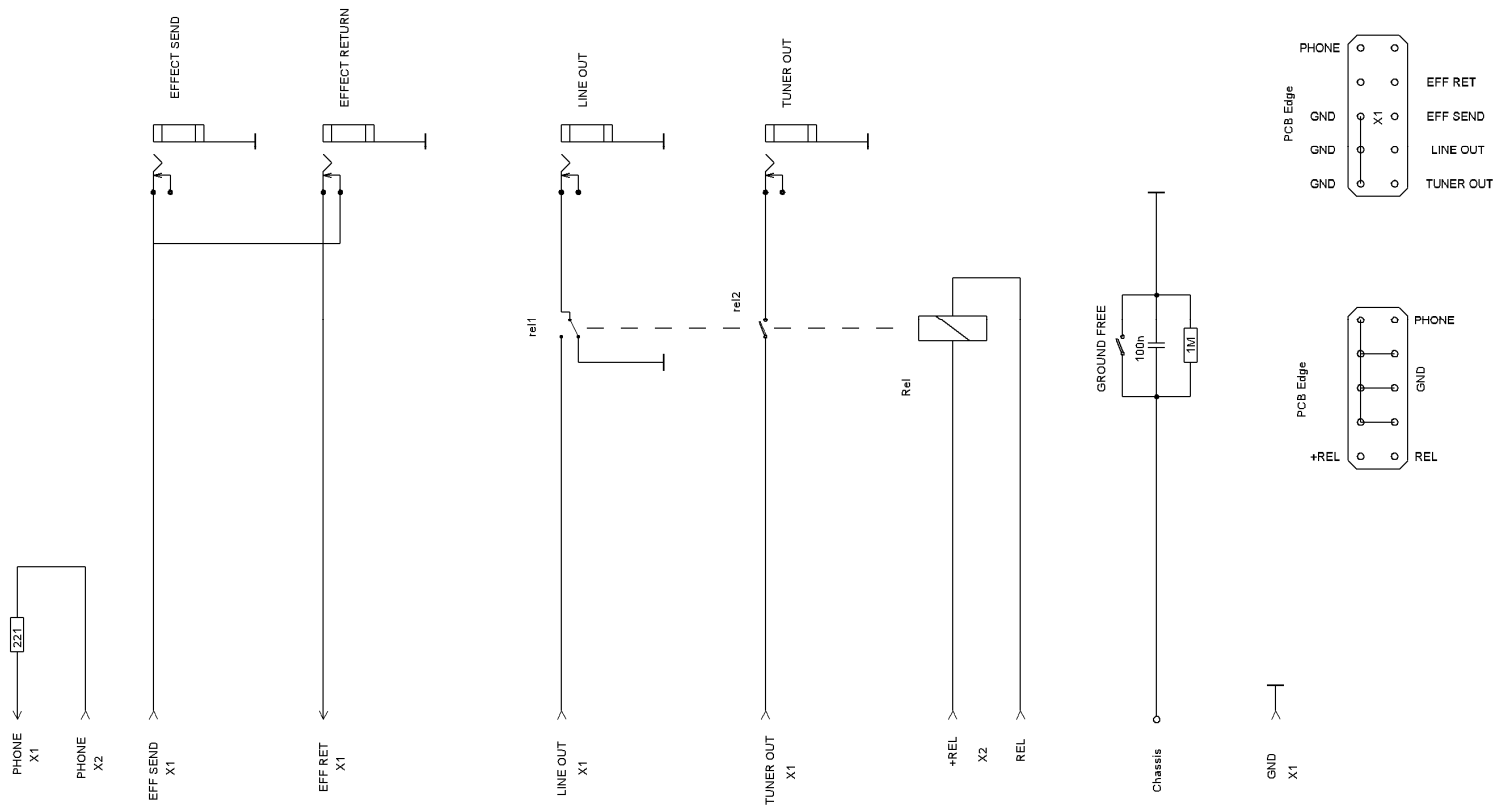

# ProFet2-VV-B

Draw: 04.07.2003 14:48:52

HDB electronic

**Profet2-PA-S**  
 Date: 04.07.2003 14:53:15  
 HD electronic

**ProFet2-PA-B**

Draw: 04.07.2003 14:49:54

HIDB electronic