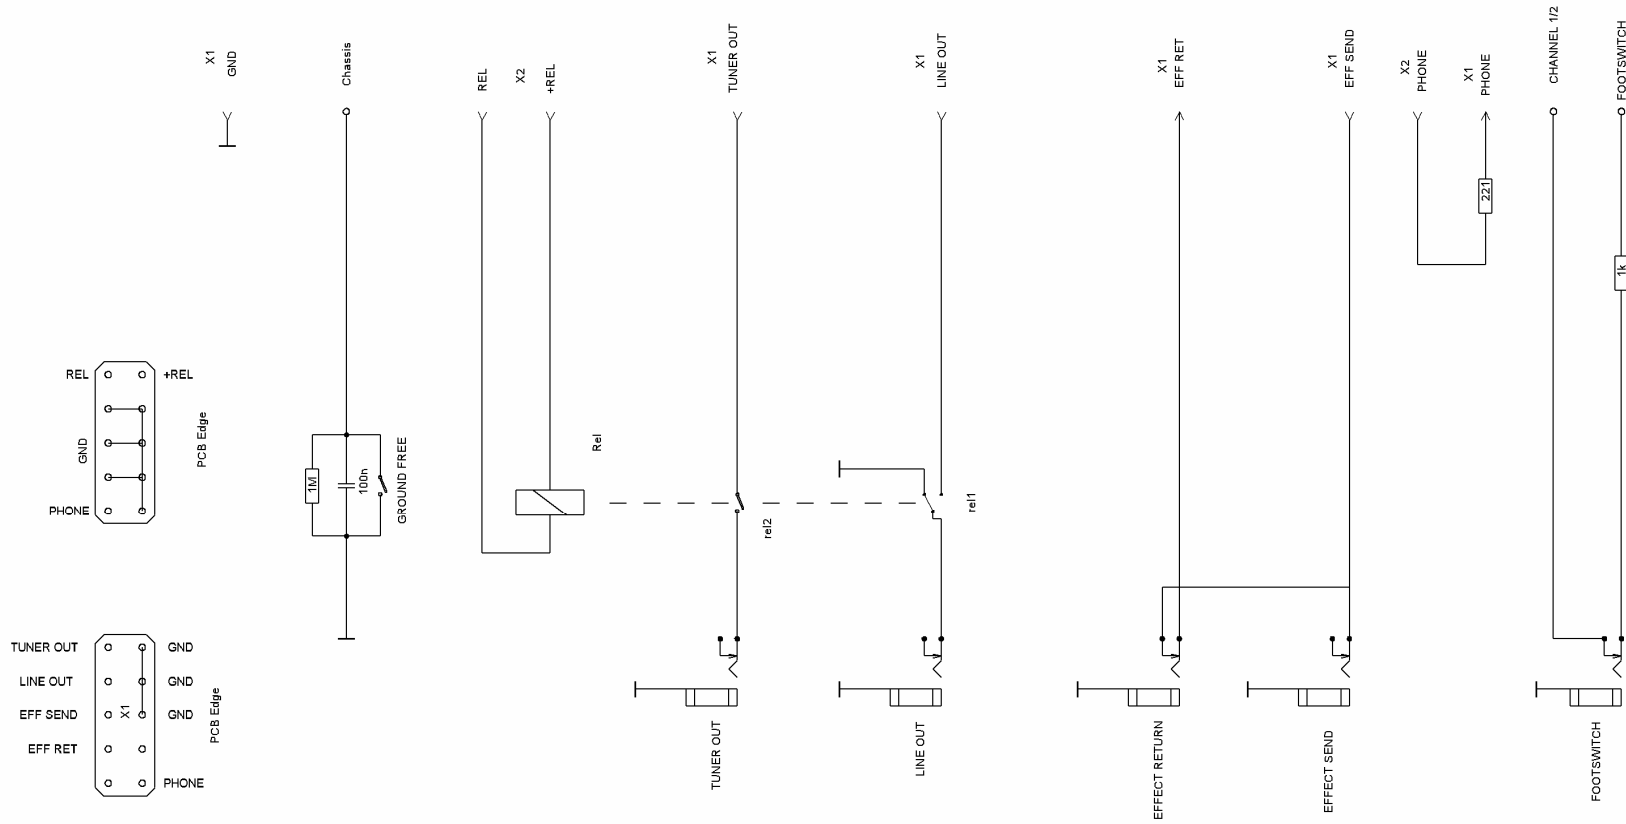

ProFet4-BU-S1

Date: 07.07.2003 14:08:29

HDB electronic