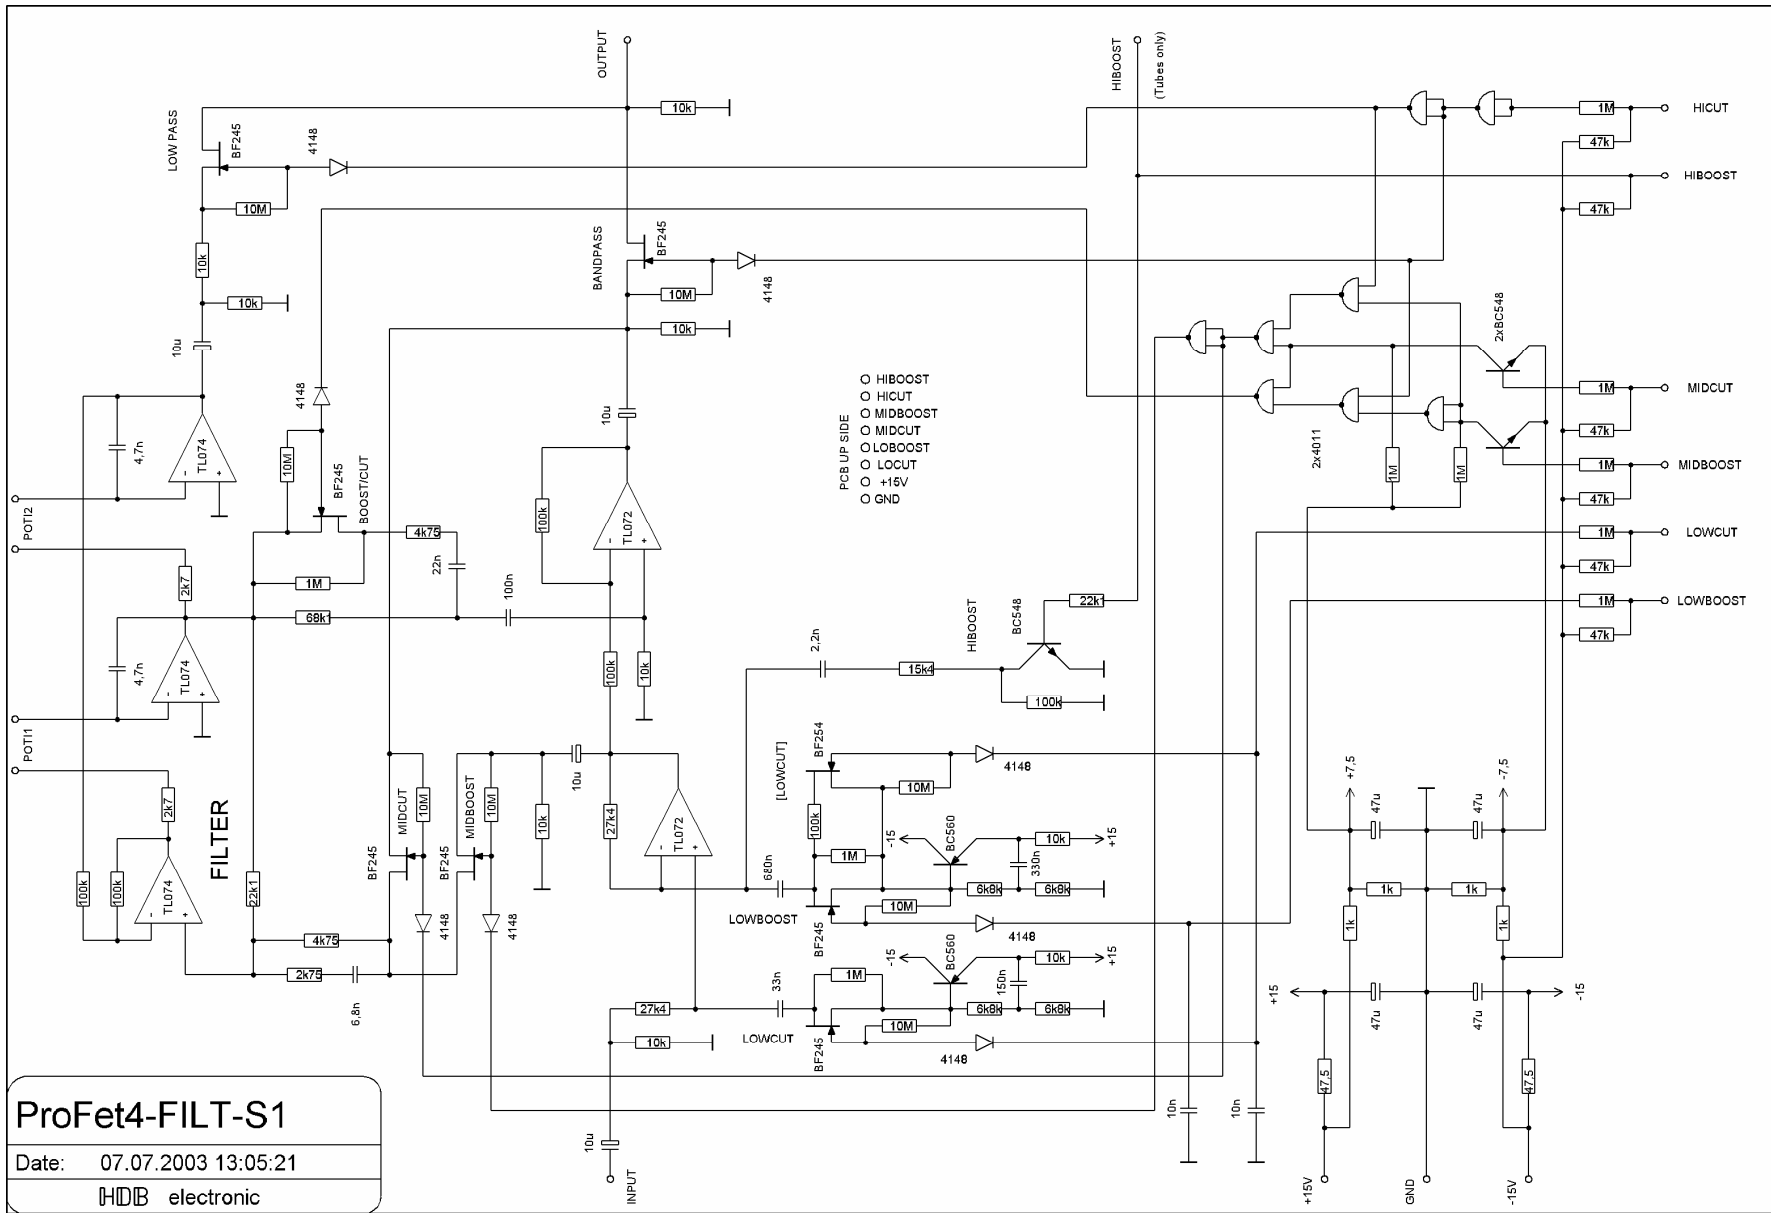

ProFet4-FILT-S1

Date: 07.07.2003 13:05:21

HDB electronic