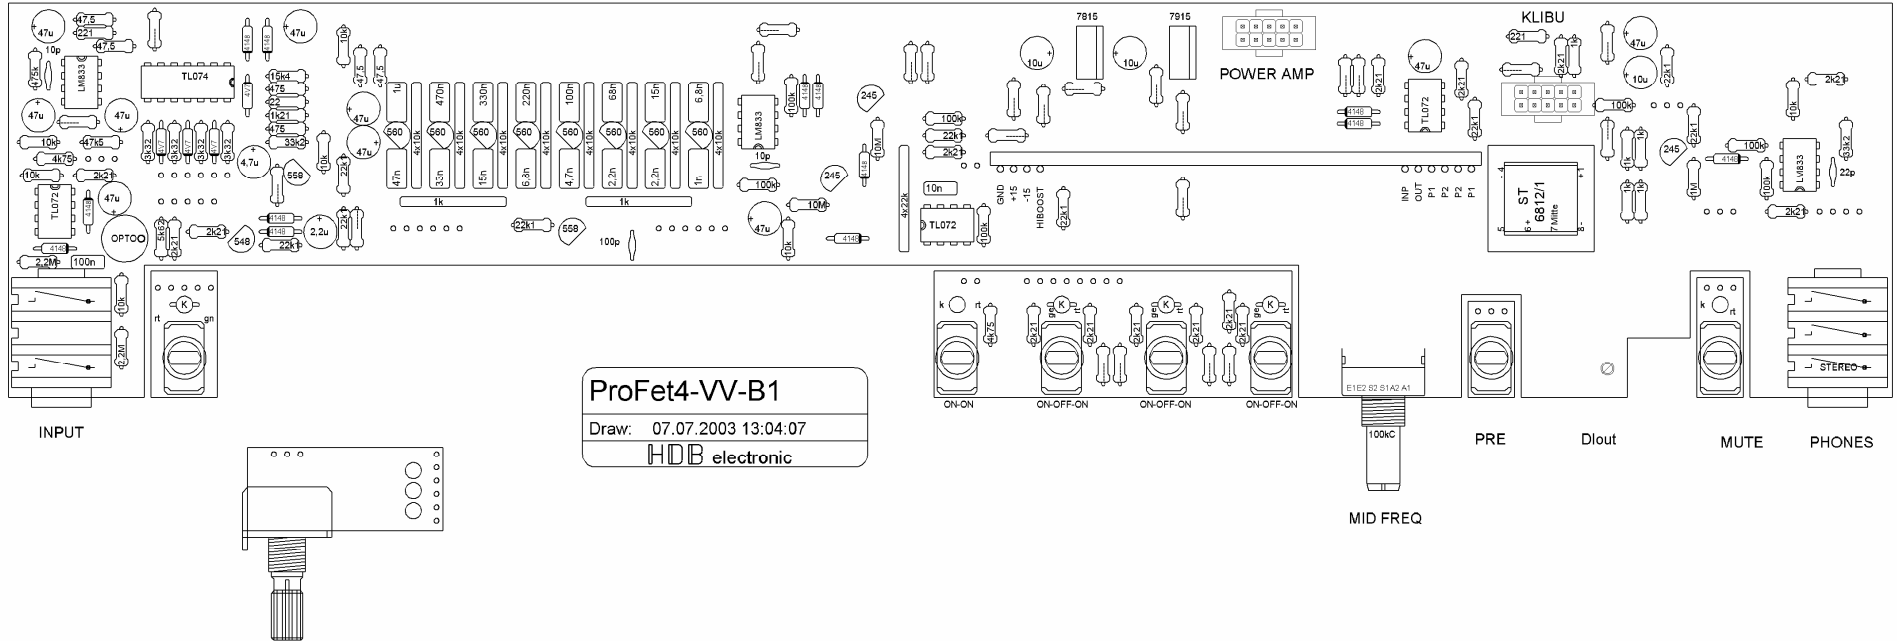

GND →
+15V →
-15V →
HIBOOST (TUBE only)

FILTER

IN
OUT
P1
P2
IP1
TONE 100kC×2

X2
EFF SEND
0dB

DI
XLR OUT

ProFet4-VV-B1
 Draw: 07.07.2003 13:04:07
 HDB electronic

INPUT

ON-ON ON-OFF-ON ON-OFF-ON ON-OFF-ON