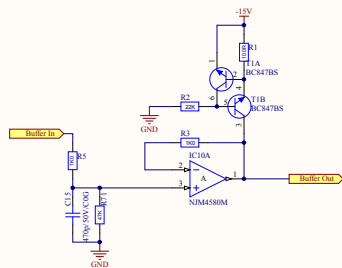

Title Clip Detect		Property of Pascal	
Size: A2	Number:	Revision:	100
Date: 25-Sep-14	Time: 16:22:48	Sheet of	100
File: F:\development\stern\Vanadis\Aham I.W.A\1.WA10001.WA10001\1\without\cutout\Clip Detect SchDoc		PASCAL	