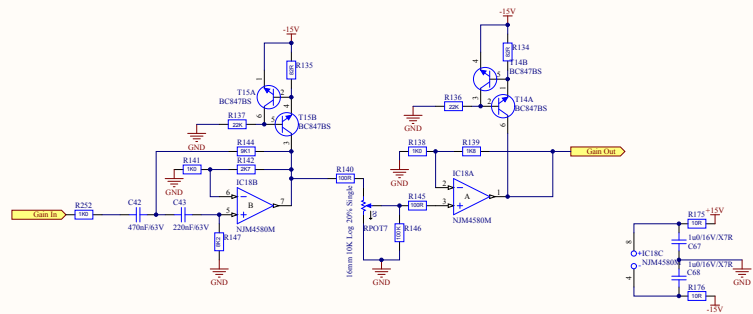

Title Gain		Property of Pascal SLS Lierhain 108 2740 Swanbunde Dorset		PASAI
Size: A2	Number:	Revision:		
Date: 25-Sep-14	Time: 16:22:49	Sheet of		
File: F:\development\stern\Vanadis\Aham I.W.A\I.W.A10001.WA1000 Jan 2014\winboot\cats\Gain.SchDoc