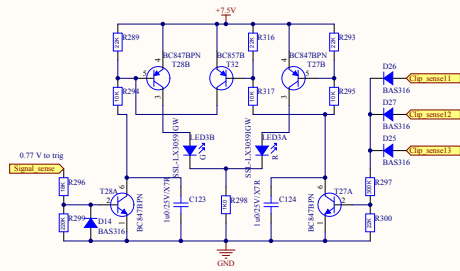

Title Clip Detect		Property of Pascal	
Size: A2	Number:	Revision:	100
Date: 25-Sep-14	Time: 16:22:48	Sheet of	100
File: F:\development\stern\Vanadis\Aham I.W.A\1.WA10001.WA10001\1\without\cutout\Clip Detect SchDoc		PASCAL	