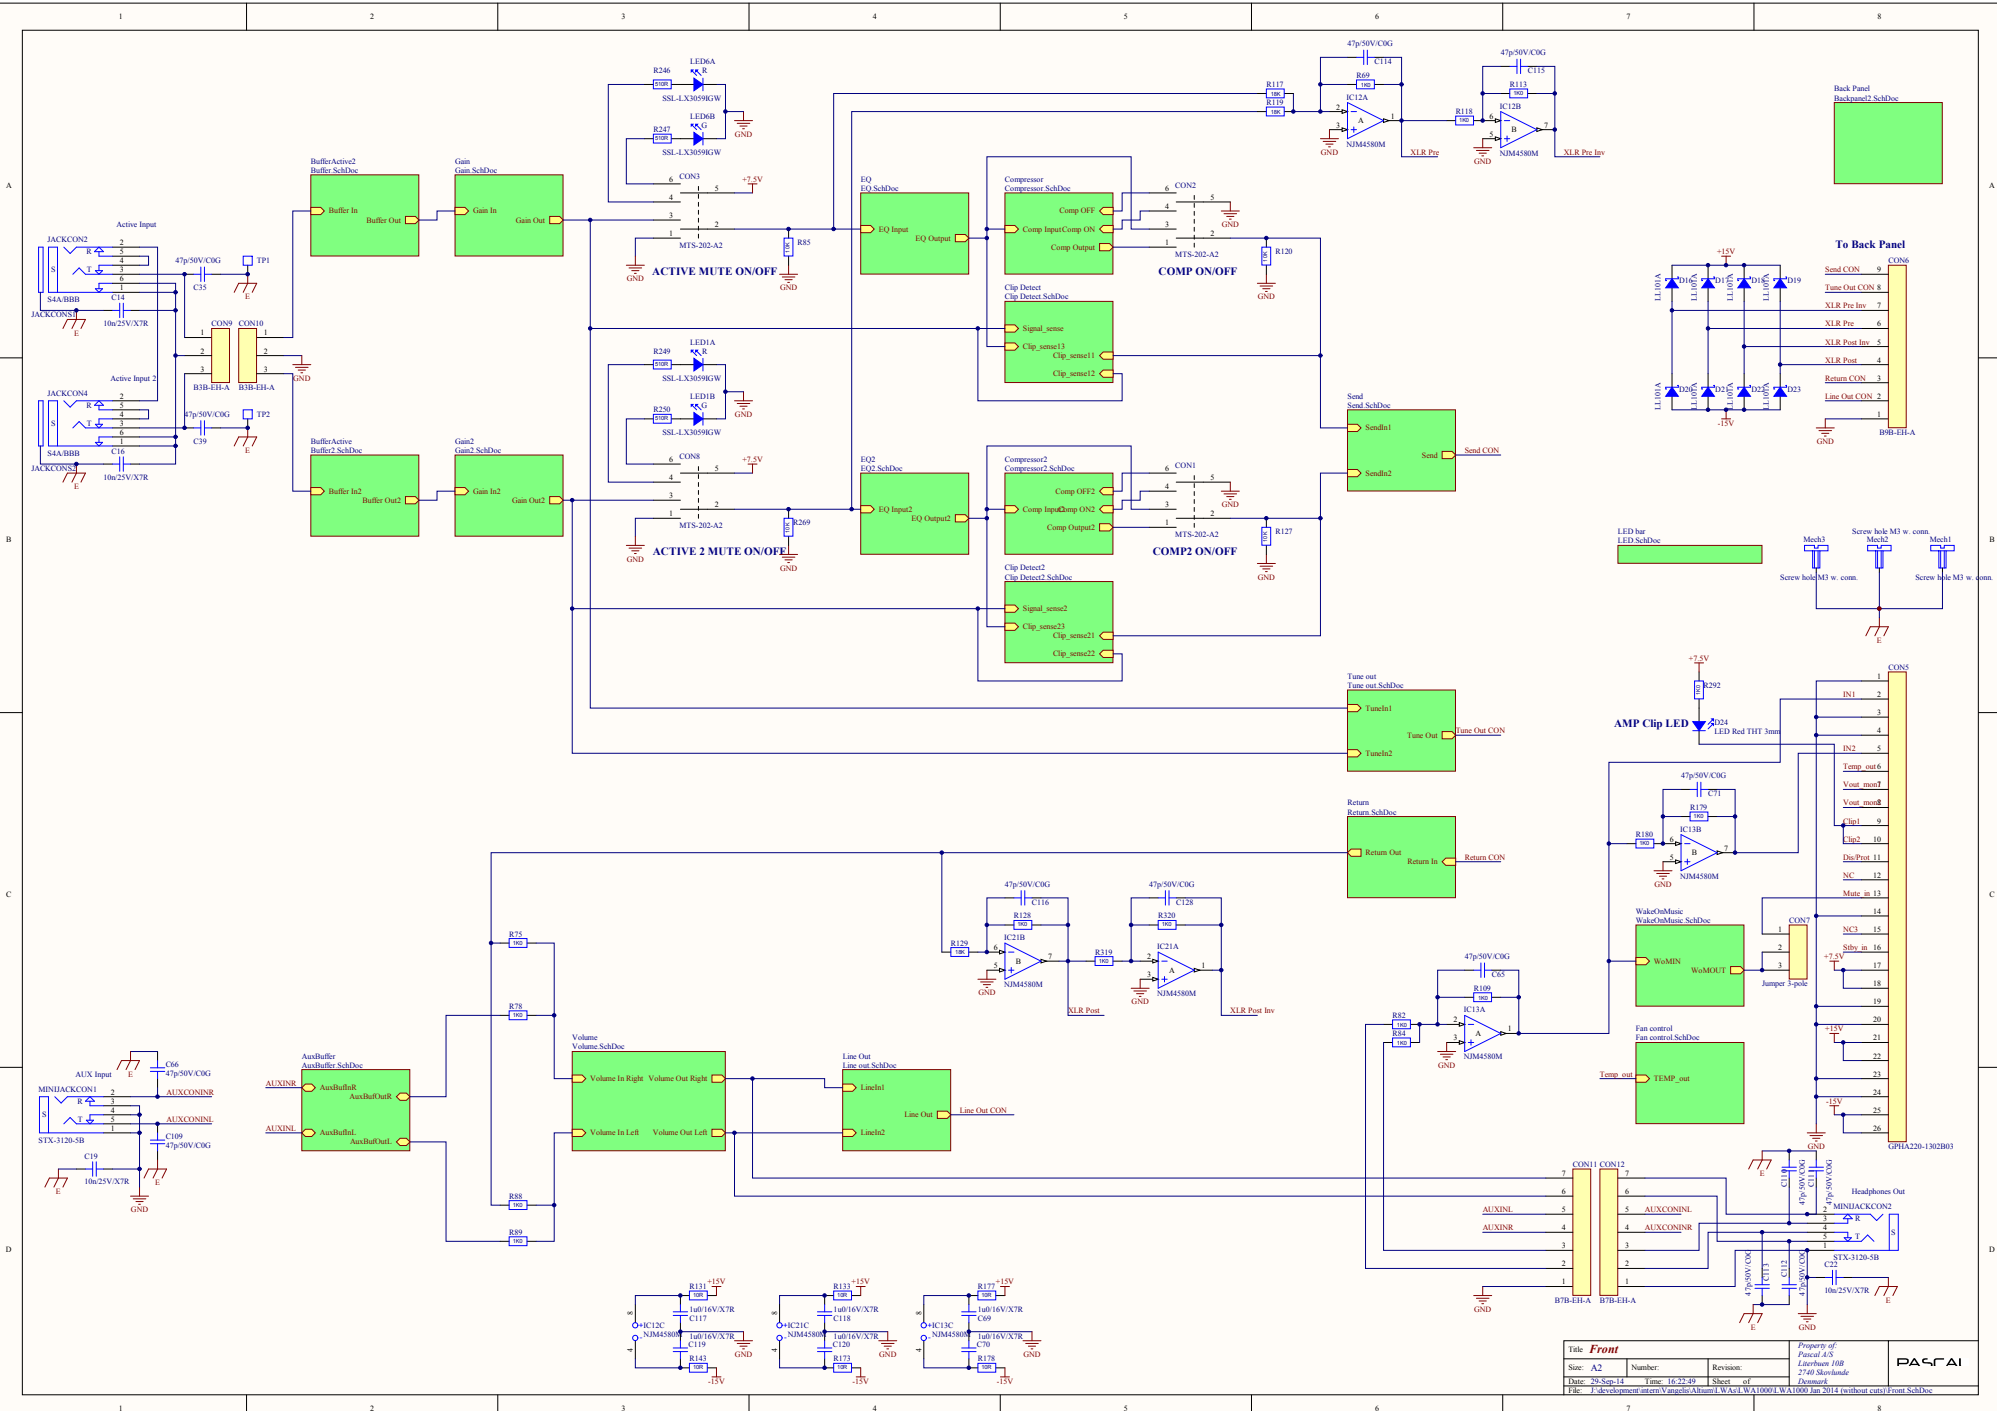

Title Front		Property of	
Size: A2	Number:	Pascal	
Date: 25-06-14	Time: 16:22:49	Sheet of	
File: F:\development\stereo\Vanadis\Album I.W.A.H.WA10001.WA1000 Jan 2014 (without cat) Front SchDoc